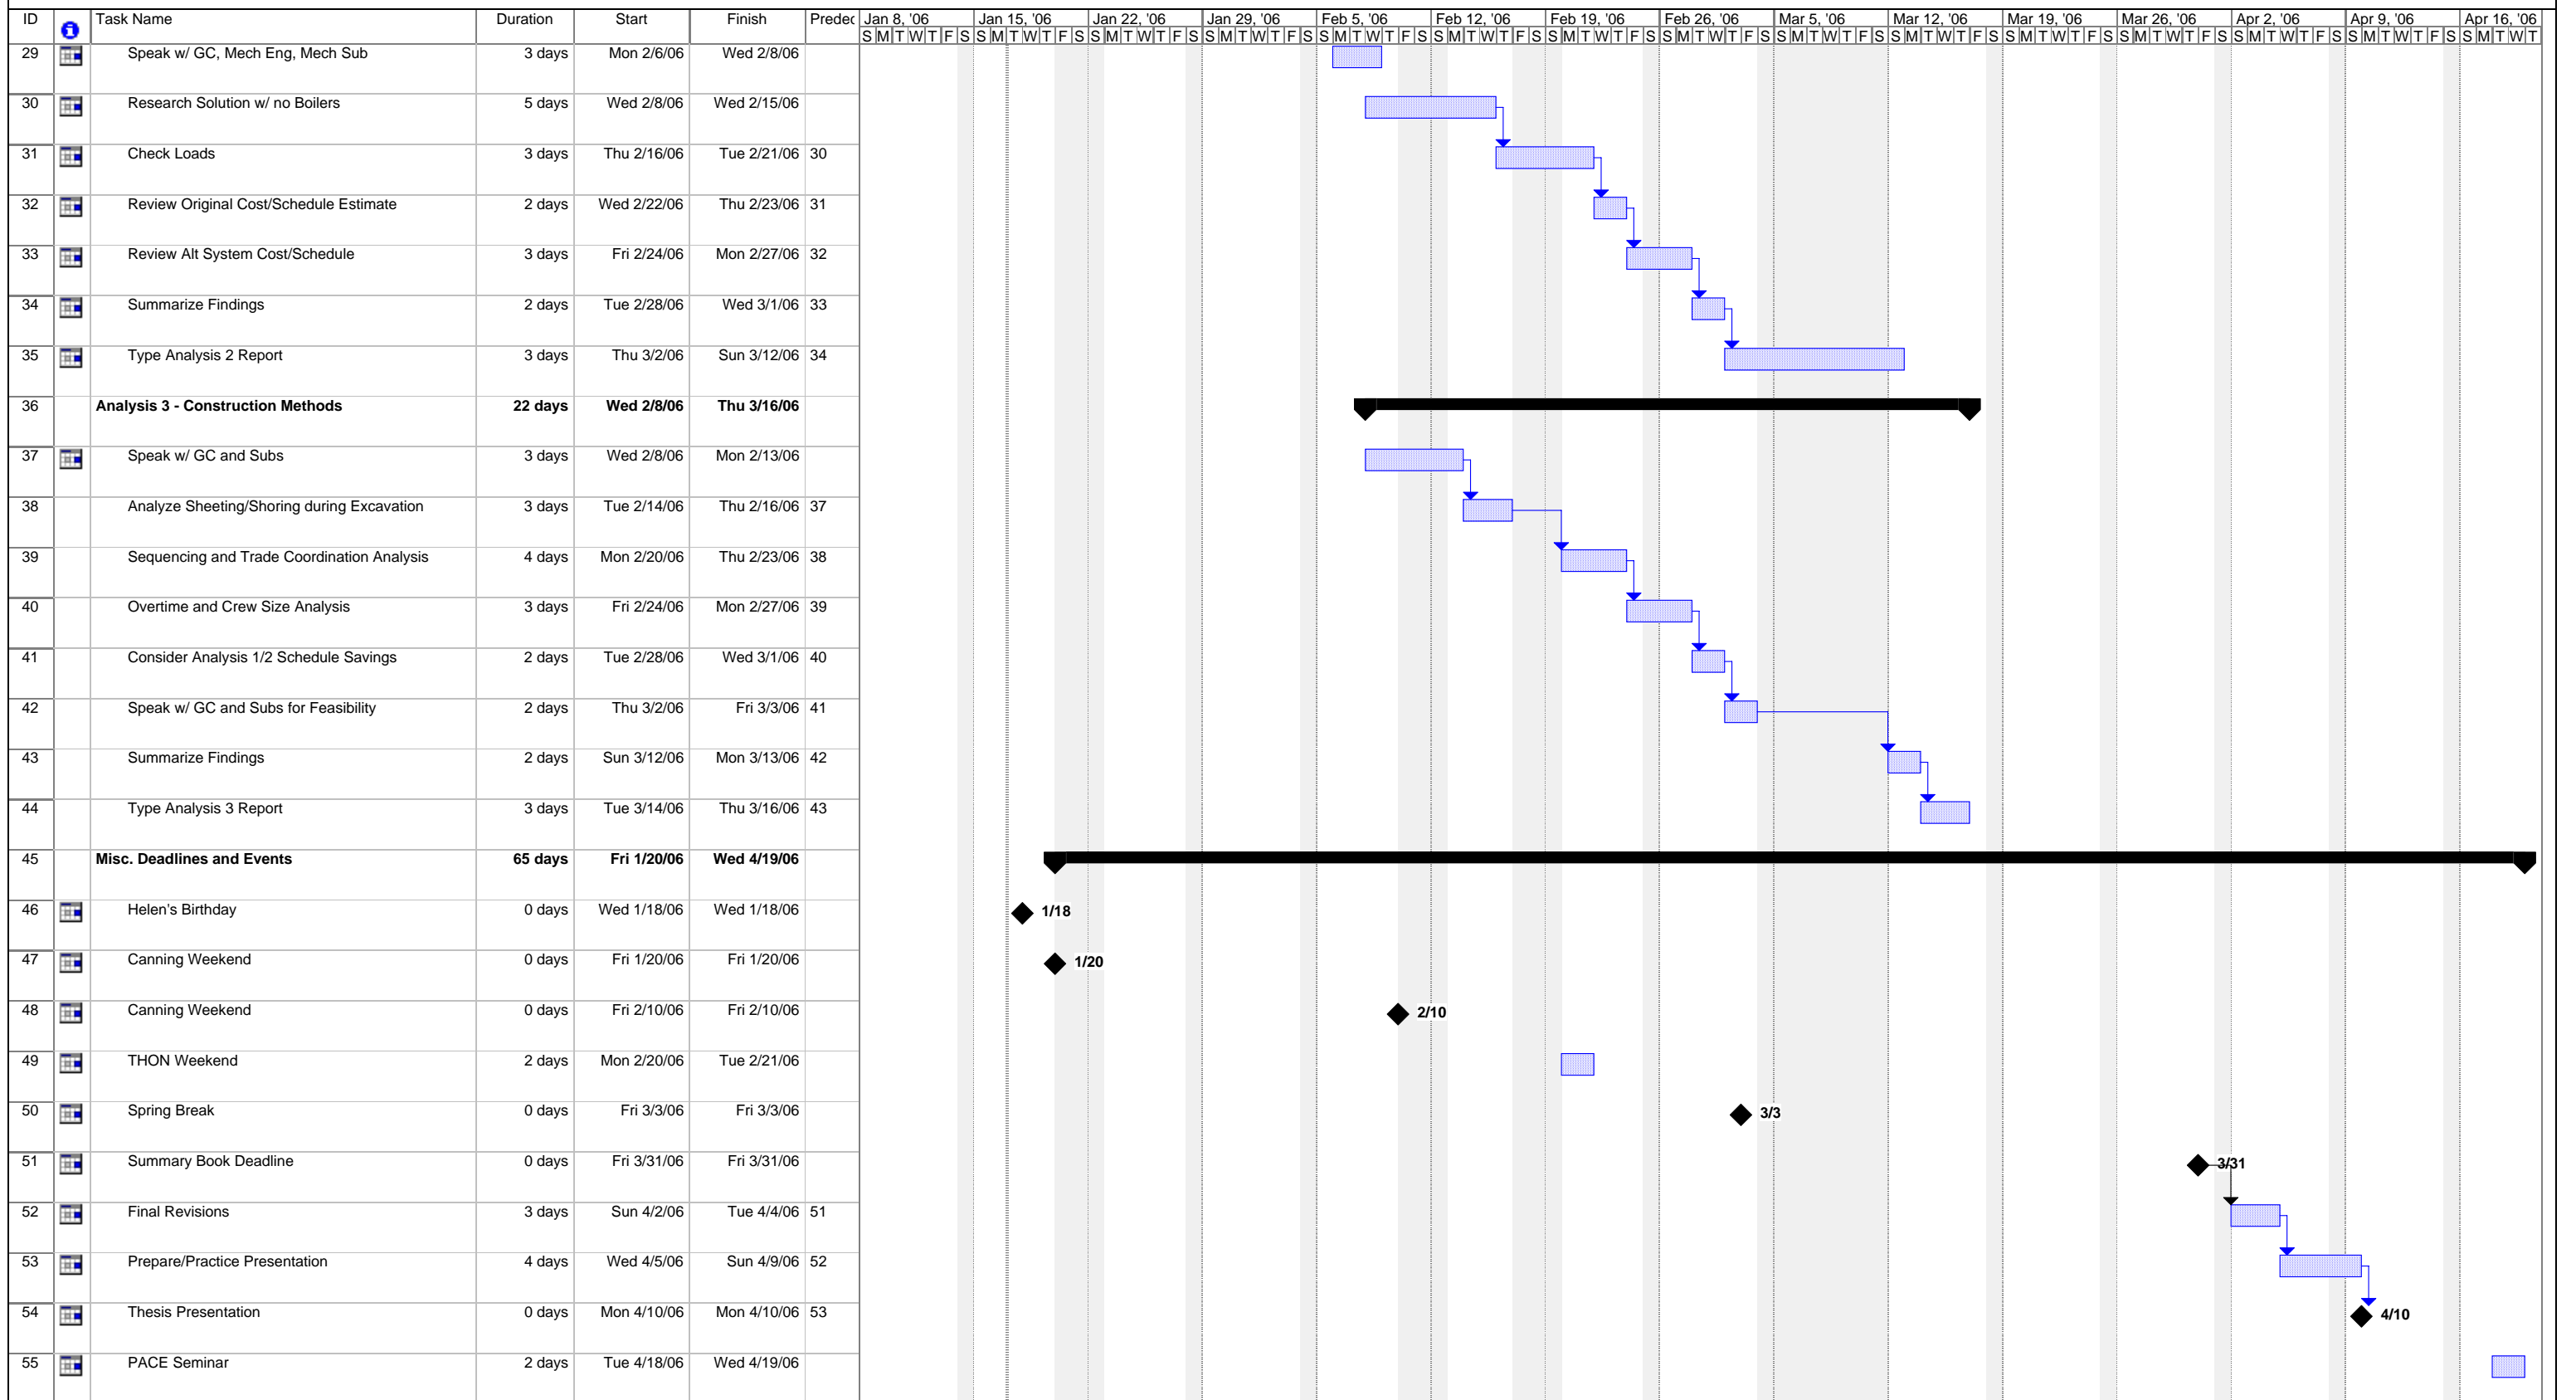

Project: Thesis Schedule
Date: Tue 1/17/06

Task Progress Summary External Tasks Deadline
 Split Milestone Project Summary External Milestone

Project: Thesis Schedule
Date: Tue 1/17/06

Task Progress Summary External Tasks Deadline Split Milestone Project Summary External Milestone